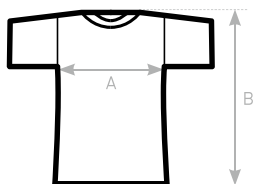

Schulshirt

	XS	S	M	L	XL	2XL	3XL
A HALF CHEST	45	48	51	54	57	60	63
B BODY LENGTH FROM NECK POINT	68	70	72	74	76	78	80